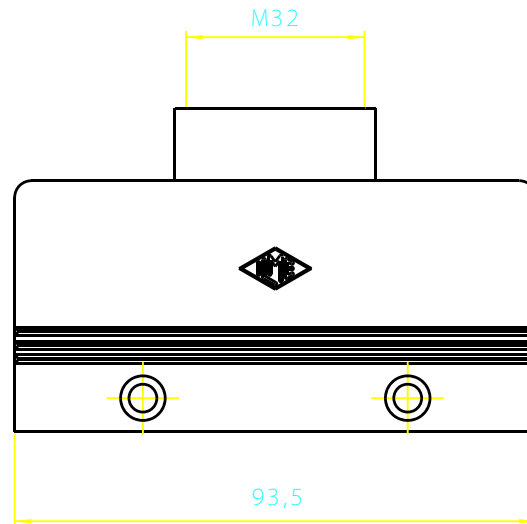

Diritti riservati

All rights reserved

dimensions in mm  
Date 20/06/14  
Sign. Pezzimenti

MHVN 16.32

Hood with pegs, top entry, M32 - LIST TYPE

Scale