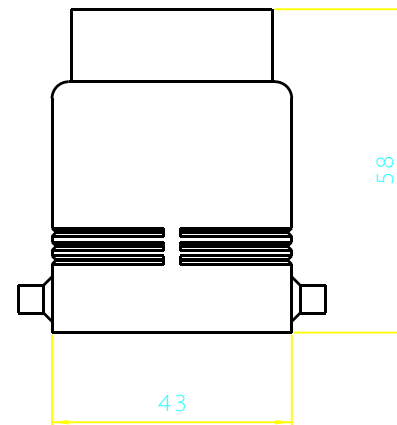

Diritti riservati

All rights reserved

dimensions in mm  
Date 20/06/14  
Sign. Pezzimenti

MHVN 16.32

Hood with pegs, top entry, M32 - LIST TYPE

Scale